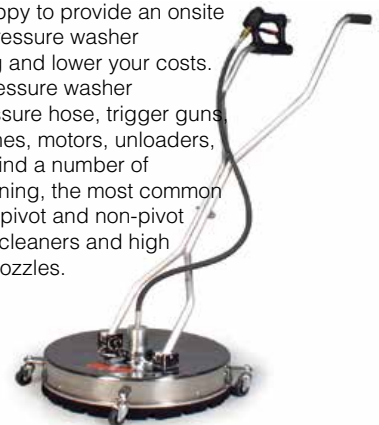

PARTS & ACCESSORIES

Your local Hotsy dealer would be happy to provide an onsite demonstration to determine which pressure washer accessories will help speed cleaning and lower your costs. Hotsy dealers stock thousands of pressure washer replacement parts such as high pressure hose, trigger guns, high pressure nozzles, pumps, engines, motors, unloaders, filters and wands. In addition, you'll find a number of accessories designed to speed cleaning, the most common accessories are telescoping wands, pivot and non-pivot hose reels, flat surface cleaners and high pressure turbo nozzles.