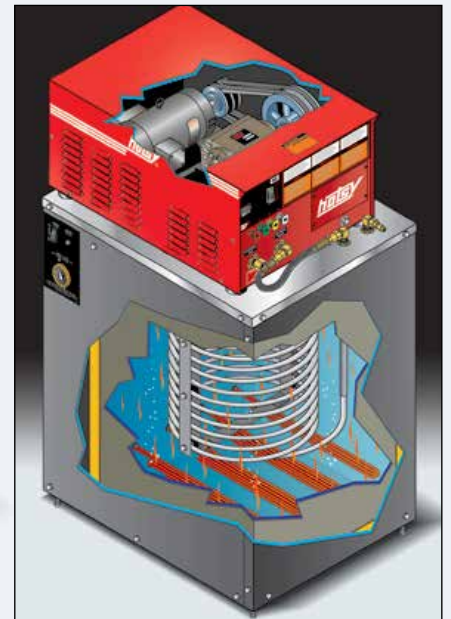

50 ft. of double-wire braid **High Pressure Hose** rated for up to 5000 PSI and with 24-inch **Hose Guard** for burst protection and swivel **Crimp Fitting** for tangle-free handling of hose and trigger gun.

Insulated, fatigue-free **Trigger Gun** with stainless steel, dual-lance **Variable Pressure Wand** make for easy cleaning and adjusting the pressure while washing.

Safety **Low-Water Float Switch** protects heating elements from burn out due to lack of water.

Easy-to-attach **detergent Injector** for easy soap application.

Contains nine high-efficiency **Heating Elements** that do not come in contact with the pressurized water, resulting in reduced scale build up, lower maintenance, and longer life.